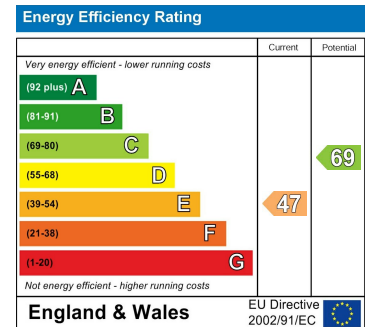

The accommodation in brief comprises:-

Hall, Lounge, Dining Kitchen, three good sized bedrooms and a family bathroom, separate WC.

**BELL**

**EPC Rating: E    Council Tax Band: C**

Agents Note: Whilst every care has been taken to prepare these particulars, they are for guidance purposes only. All measurements are approximate and are for general guidance purposes only and whilst every care has been taken to ensure their accuracy, they should not be relied upon and potential buyers/tenants are advised to recheck the measurements